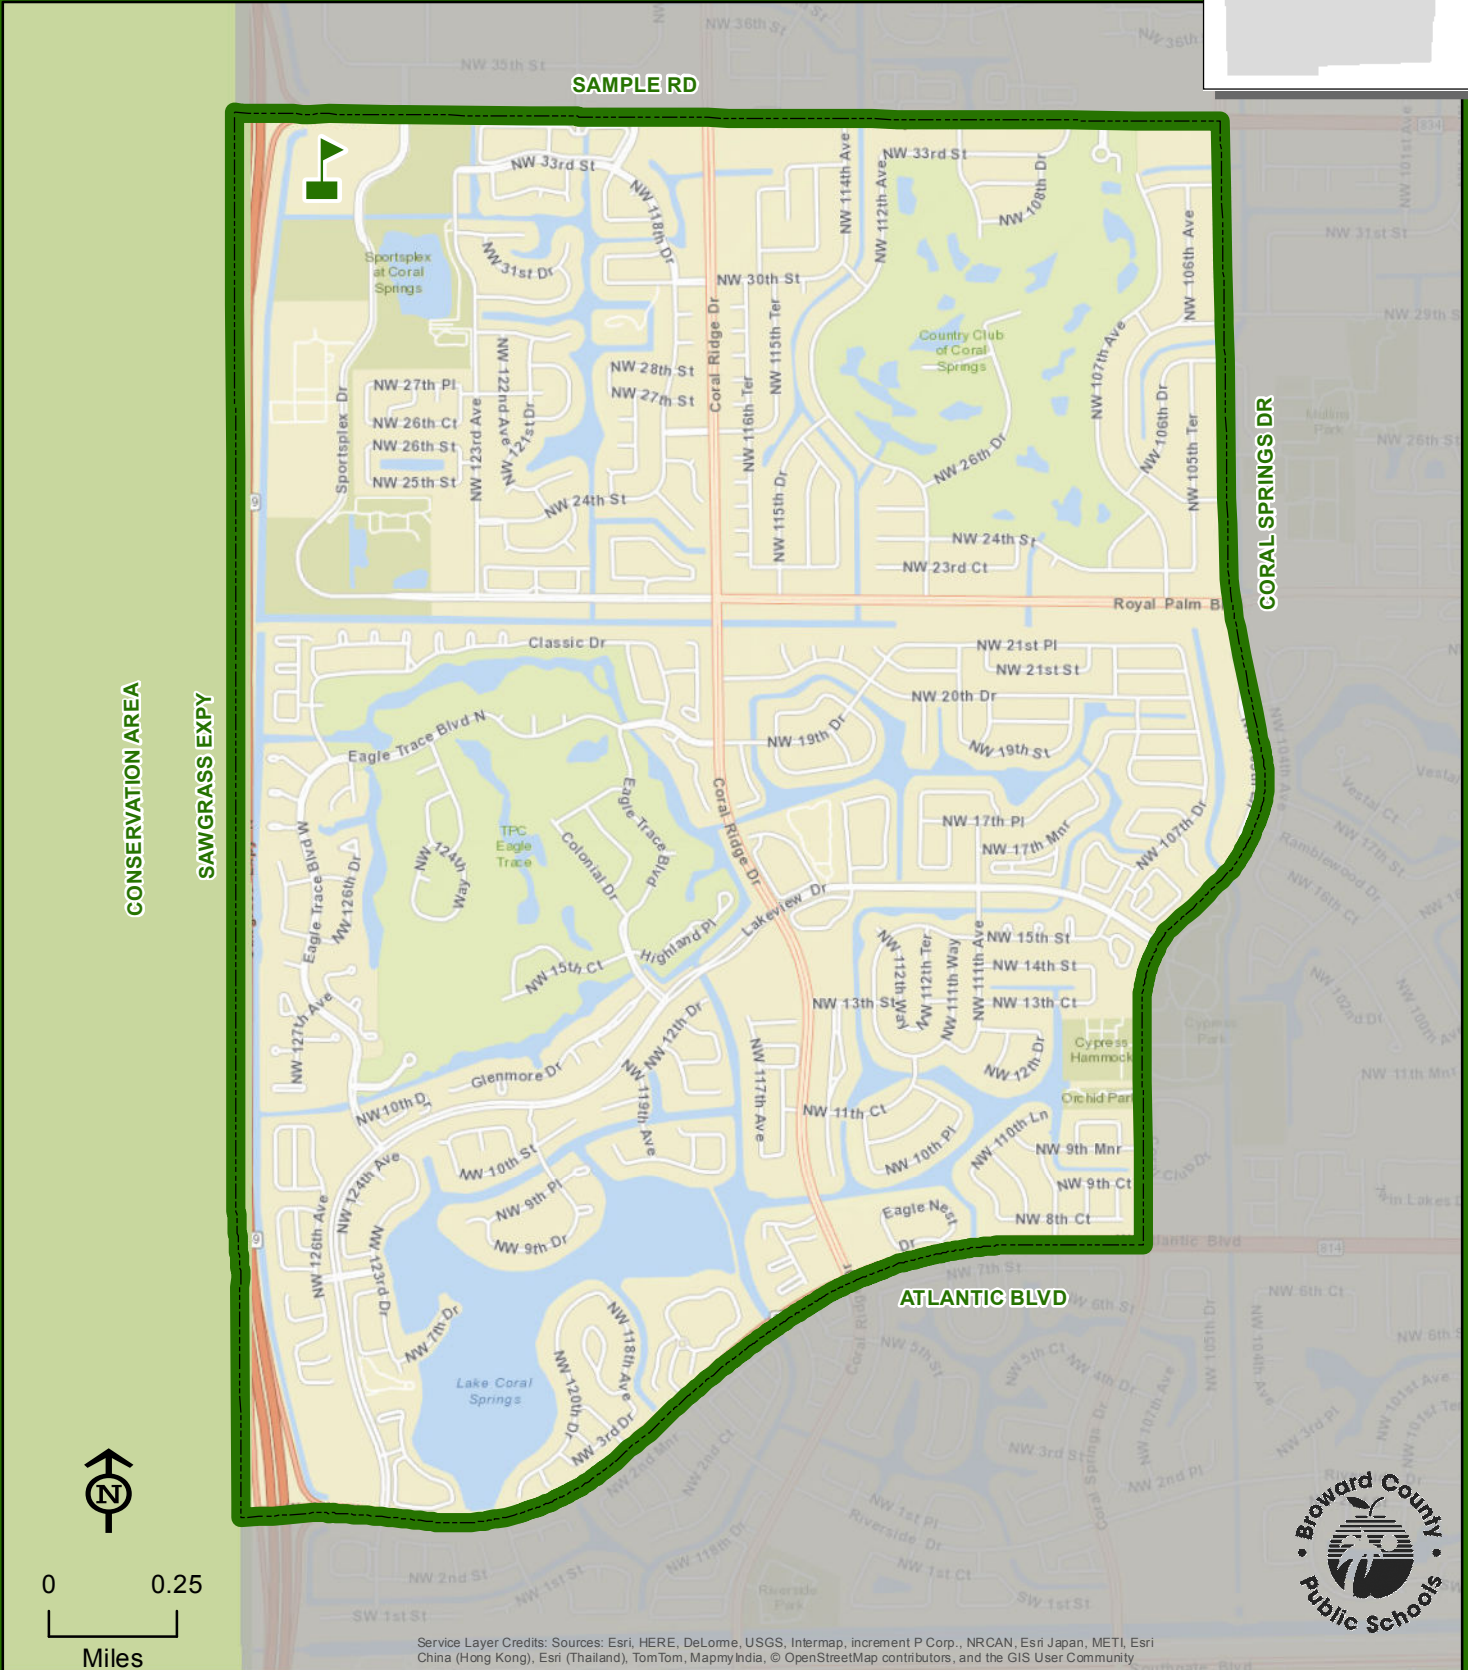

SAWGRASS SPRINGS MIDDLE SCHOOL

12500 W SAMPLE ROAD
 CORAL SPRINGS, FLORIDA 33065
 754-322-4500

Innovative Program

Service Layer Credits: Sources: Esri, HERE, DeLorme, USGS, Intermap, increment P Corp., NRCAN, Esri Japan, METI, Esri China (Hong Kong), Esri (Thailand), TomTom, MapmyIndia, © OpenStreetMap contributors, and the GIS User Community

THIS MAP IS FOR CONCEPTUAL PURPOSES ONLY AND SHOULD NOT BE USED FOR LEGAL BOUNDARY DETERMINATIONS